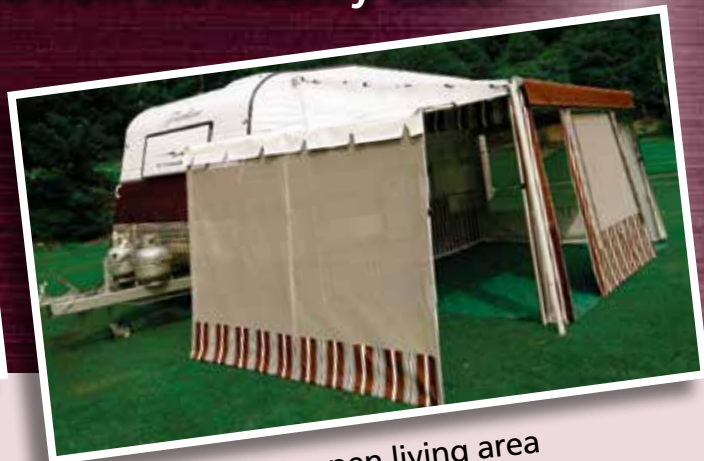

Large open living area

■ **Prestige**

■ **Peace of mind**

■ **Custom made**

■ **No.1 in annexes**

Ph: 1300 782 235

Ph: 07 5598 2622 ■ Fax: 07 5598 2627
www.kakaduannexes.com.au