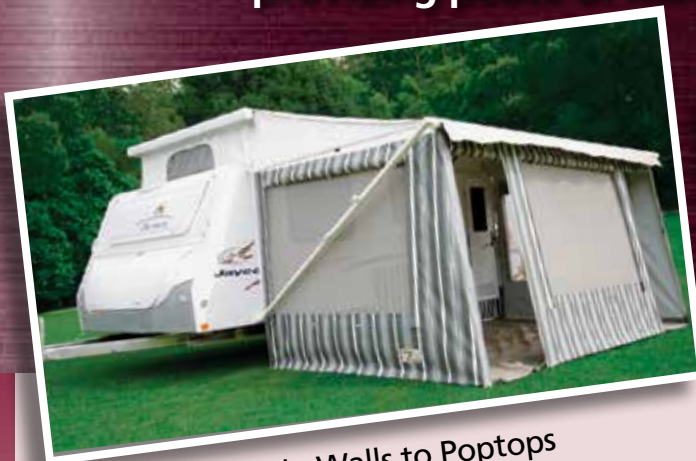

ROLL OUT AWNING WALLS

KAKADU

ANNEXES™

Australia's Leading Lifestyle Annexes®

Custom made Kakadu walls to suit your roll out awning

Kakadu is a prestigious and user friendly Annexe providing peace of mind from the industry leader

ROLL OUT AWNING WALLS

- Uniquely designed annexes for all conditions in Australia.
- Versatility of two zip roll up doors, large heavy duty PVC mesh windows.
- Full size zip roll up window flaps for weather protection and privacy.
- Large Breezeway windows providing ventilation and natural lighting.
- Our unique system and powder coated aluminium poles ensure a sturdy structure that is not short on appeal.
- Velcro flaps to Poptop ensures optimal weather protection.
- We can supply and install all brands of Roll out awnings and manufacture walls to suit.
- At **Kakadu** we are conscious that your annexe must be sturdy, easy to erect and hassle free so you can enjoy your travels.