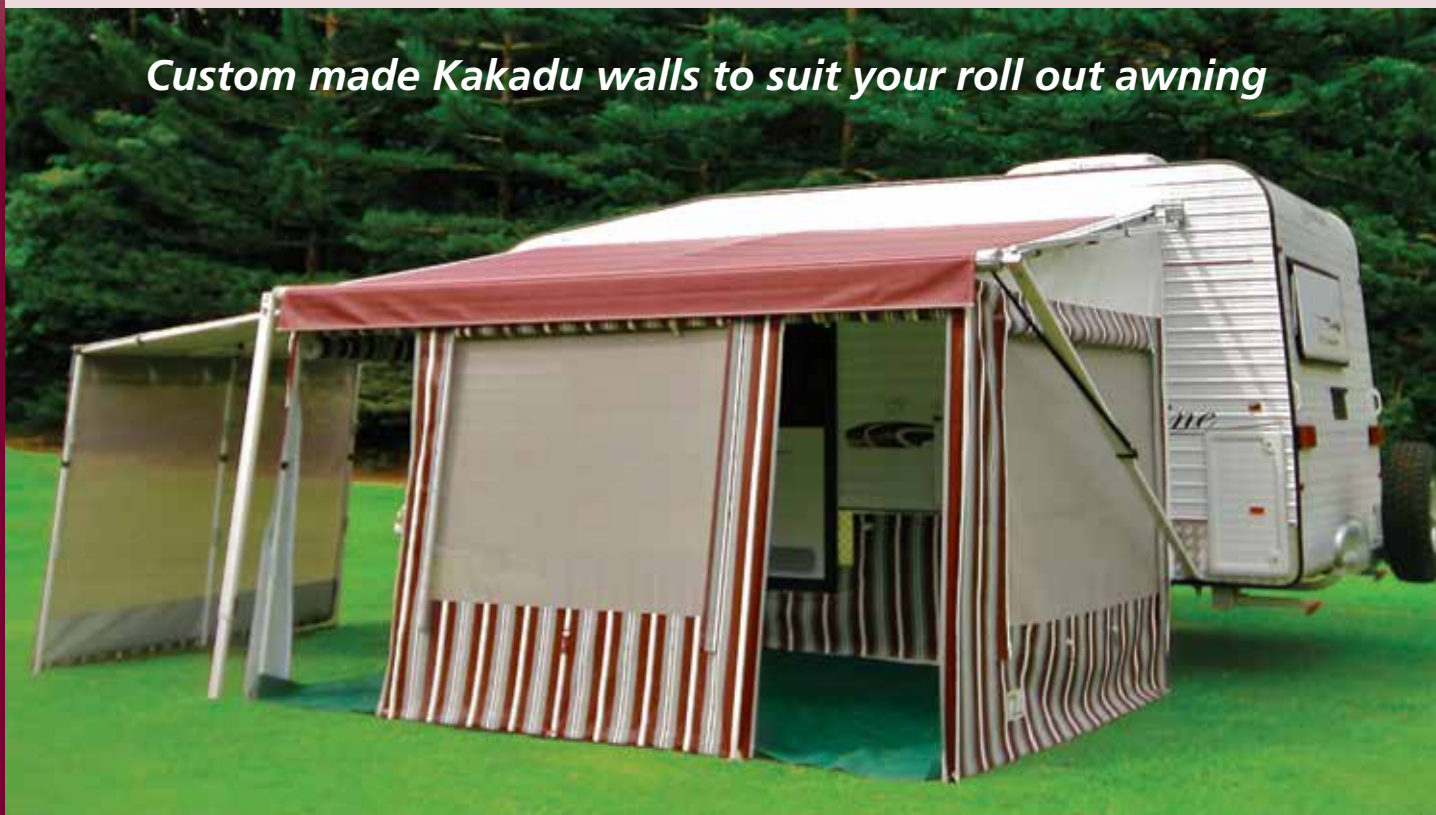

ROLL OUT AWNING WALLS

KAKADU

ANNEXES™

Australia's Leading Lifestyle Annexes®

Custom made Kakadu walls to suit your roll out awning

Kakadu is a prestigious and user friendly Annexe providing peace of mind from the industry leader

ROLL OUT AWNING WALLS

- Uniquely designed annexes for all conditions in Australia.
- Versatility of two zip roll up doors, large heavy duty PVC mesh windows.
- Full size zip roll up window flaps for weather protection and privacy.
- Large Breezeway windows providing ventilation and natural lighting.
- Our unique system and powder coated aluminium poles ensure a sturdy structure that is not short on appeal.
- Velcro flaps to Poptop ensures optimal weather protection.
- We can supply and install all brands of Roll out awnings and manufacture walls to suit.
- At **Kakadu** we are conscious that your annexe must be sturdy, easy to erect and hassle free so you can enjoy your travels.